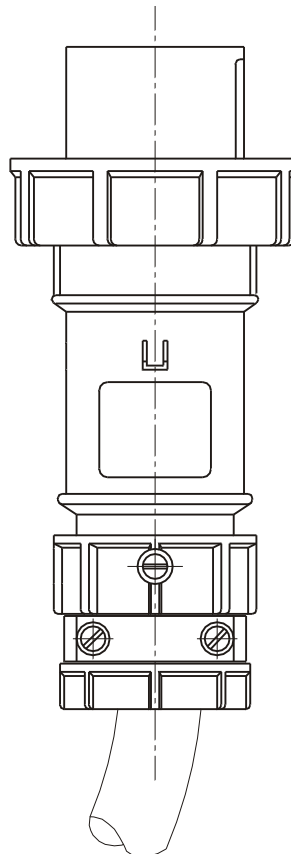

## PLUG, IN-LINE

---

<b>Part No.</b>	ME 320P4W
<b>Description:</b>	20 Amp 125Vac 2 Pole, 3 Wire Plug
<b>Construction:</b>	Watertight IEC IP 67
<b>Approvals:</b>	UL Listed Standards 1682; 1686 CSA Certification to Spec. C22.2 No. 182.1 IEC 60309-1; IEC 60309-2

---

**IEC COLOR CODE:** Yellow

**GROUND SOCKET:** 8 Hour Position Mates with Female in 4 Hour Position.

---

Front View of Plug

Wire Range: #10 - #14 AWG  
Cord Range: .36" - .76"  
Threaded Cable Entry: 3/4" NPT

Drawing Not to Scale