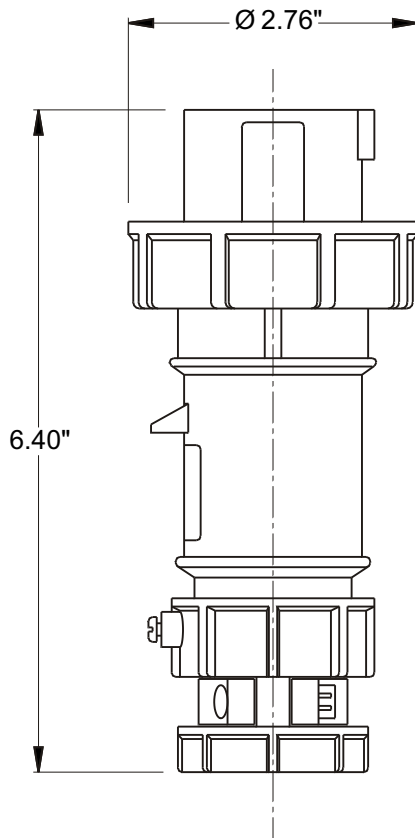

## PLUG, IN-LINE

---

<b>Part No.</b>	ME 320P4W
<b>Description:</b>	20 Amp 125Vac 2 Pole, 3 Wire Plug
<b>Construction:</b>	Watertight IEC IP 67
<b>Approvals:</b>	UL Listed Standards 1682; 1686 CSA Certification to Spec. C22.2 No. 182.1 IEC 60309-1; IEC 60309-2

---

**IEC COLOR CODE:** Yellow

**GROUND SOCKET:** 8 Hour Position Mates with Female in 4 Hour Position.

---

Front View of Plug

Wire Range: #10 - #14 AWG  
Cord Range: .36" - .76"  
Threaded Cable Entry: 3/4" NPT

Drawing Not to Scale